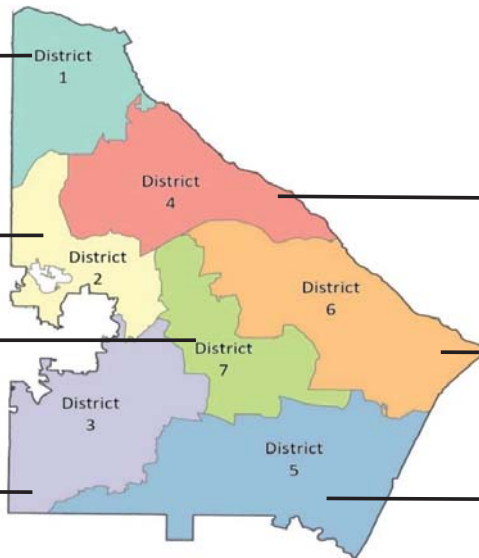

Demographics SY 2024-25

Total DCSD Enrollment

92,066

51.1%

48.9%

Race/Ethnicity

Median Household Income by District

*Size of slice is proportional to the number of households in the District

Free & Reduced Lunch (FRL)

Students and Schools by Board of Education District

District 1 - Mr. Ziffer	Students	Schools	FRL
Elementary Sch (PK-5)	6,069	10	2,499
Middle School (6-8)	3,837	3	2,076
High School (9-12)	3,889	2	1,489
Program School (PK-12)	0	0	0
Charter School (K-12)	668	2	403
Total	14,463	17	6,467