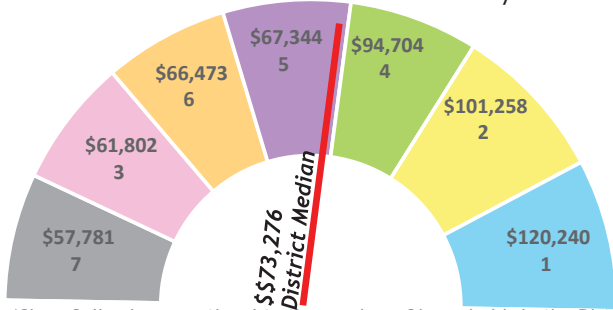

Demographics SY 2024-25

Total DCSD Enrollment

92,066

51.1%

48.9%

Race/Ethnicity

Median Household Income by District

*Size of slice is proportional to the number of households in the District

Free & Reduced Lunch (FRL)

Students and Schools by Board of Education District

District 1 - Mr. Ziffer	Students	Schools	FRL
Elementary Sch (PK-5)	6,069	10	2,499
Middle School (6-8)	3,837	3	2,076
High School (9-12)	3,889	2	1,489
Program School (PK-12)	0	0	0
Charter School (K-12)	668	2	403
Total	14,463	17	6,467