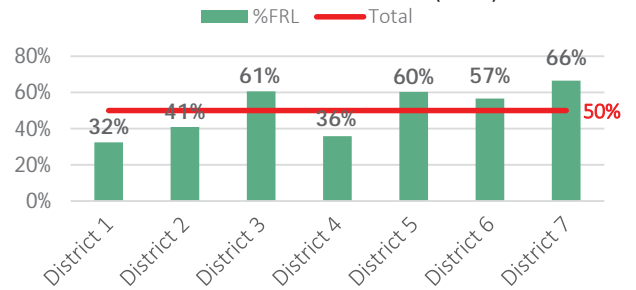

Demographics SY 2024-25

Total DCSD Enrollment

92,066

51.1%

48.9%

Race/Ethnicity

Median Household Income by District

*Size of slice is proportional to the number of households in the District

Free & Reduced Lunch (FRL)

Students and Schools by Board of Education District

District 1 - Mr. Ziffer	Students	Schools	FRL
Elementary Sch (PK-5)	6,069	10	2,499
Middle School (6-8)	3,837	3	2,076
High School (9-12)	3,889	2	1,489
Program School (PK-12)	0	0	0
Charter School (K-12)	668	2	403
Total	14,463	17	6,467

District 2 - Mrs. McGinniss	Students	Schools	FRL
Elementary Sch (PK-5)	5,693	10	2,806
Middle School (6-8)	980	1	494
High School (9-12)	3,233	2	1,857
Program School (PK-12)	1,449	4	477
Charter School (K-12)	503	1	272
Total	11,858	18	5,906

District 7 - Mr. Eyasu	Students	Schools	FRL
Elementary Sch (PK-5)	4,599	8	3,596
Middle School (6-8)	3,052	4	2,312
High School (9-12)	4,043	3	2,696
Program School (PK-12)	38	1	22
Charter School (K-12)	0	0	0
Total	11,732	16	8,626

District 3 - Mrs. Pierce	Students	Schools	FRL
Elementary Sch (PK-5)	5,230	11	3,943
Middle School (6-8)	1,968	3	1,476
High School (9-12)	3,911	5	2,582
Program School (PK-12)	804	3	322
Charter School (K-12)	1,127	2	572
Total	13,040	24	8,895

Total	Students	Schools	FRL
Elementary Sch (PK-5)	40,550	74	25,420
Middle School (6-8)	17,401	19	11,352
High School (9-12)	26,696	21	15,146
Program School (PK-12)	3,002	15	1,346
Charter School (K-12)	4,417	8	11,471
Total	92,066	137	64,735

District 4 - Ms. Gevertz	Students	Schools	FRL
Elementary Sch (PK-5)	6,374	13	3,482
Middle School (6-8)	2,497	2	1,421
High School (9-12)	3,836	2	1,870
Program School (PK-12)	216	1	78
Charter School (K-12)	1,093	1	308
Total	14,016	19	7,159