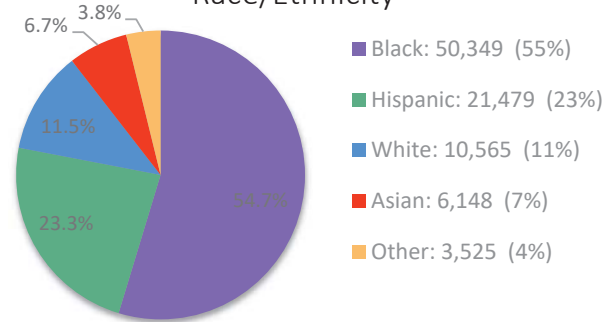

Demographics SY 2024-25

Total DCSD Enrollment

92,066

51.1%

48.9%

Race/Ethnicity

Median Household Income by District

*Size of slice is proportional to the number of households in the District

Free & Reduced Lunch (FRL)

Students and Schools by Board of Education District

District 1 - Mr. Ziffer	Students	Schools	FRL
Elementary Sch (PK-5)	6,069	10	2,499
Middle School (6-8)	3,837	3	2,076
High School (9-12)	3,889	2	1,489
Program School (PK-12)	0	0	0
Charter School (K-12)	668	2	403
Total	14,463	17	6,467