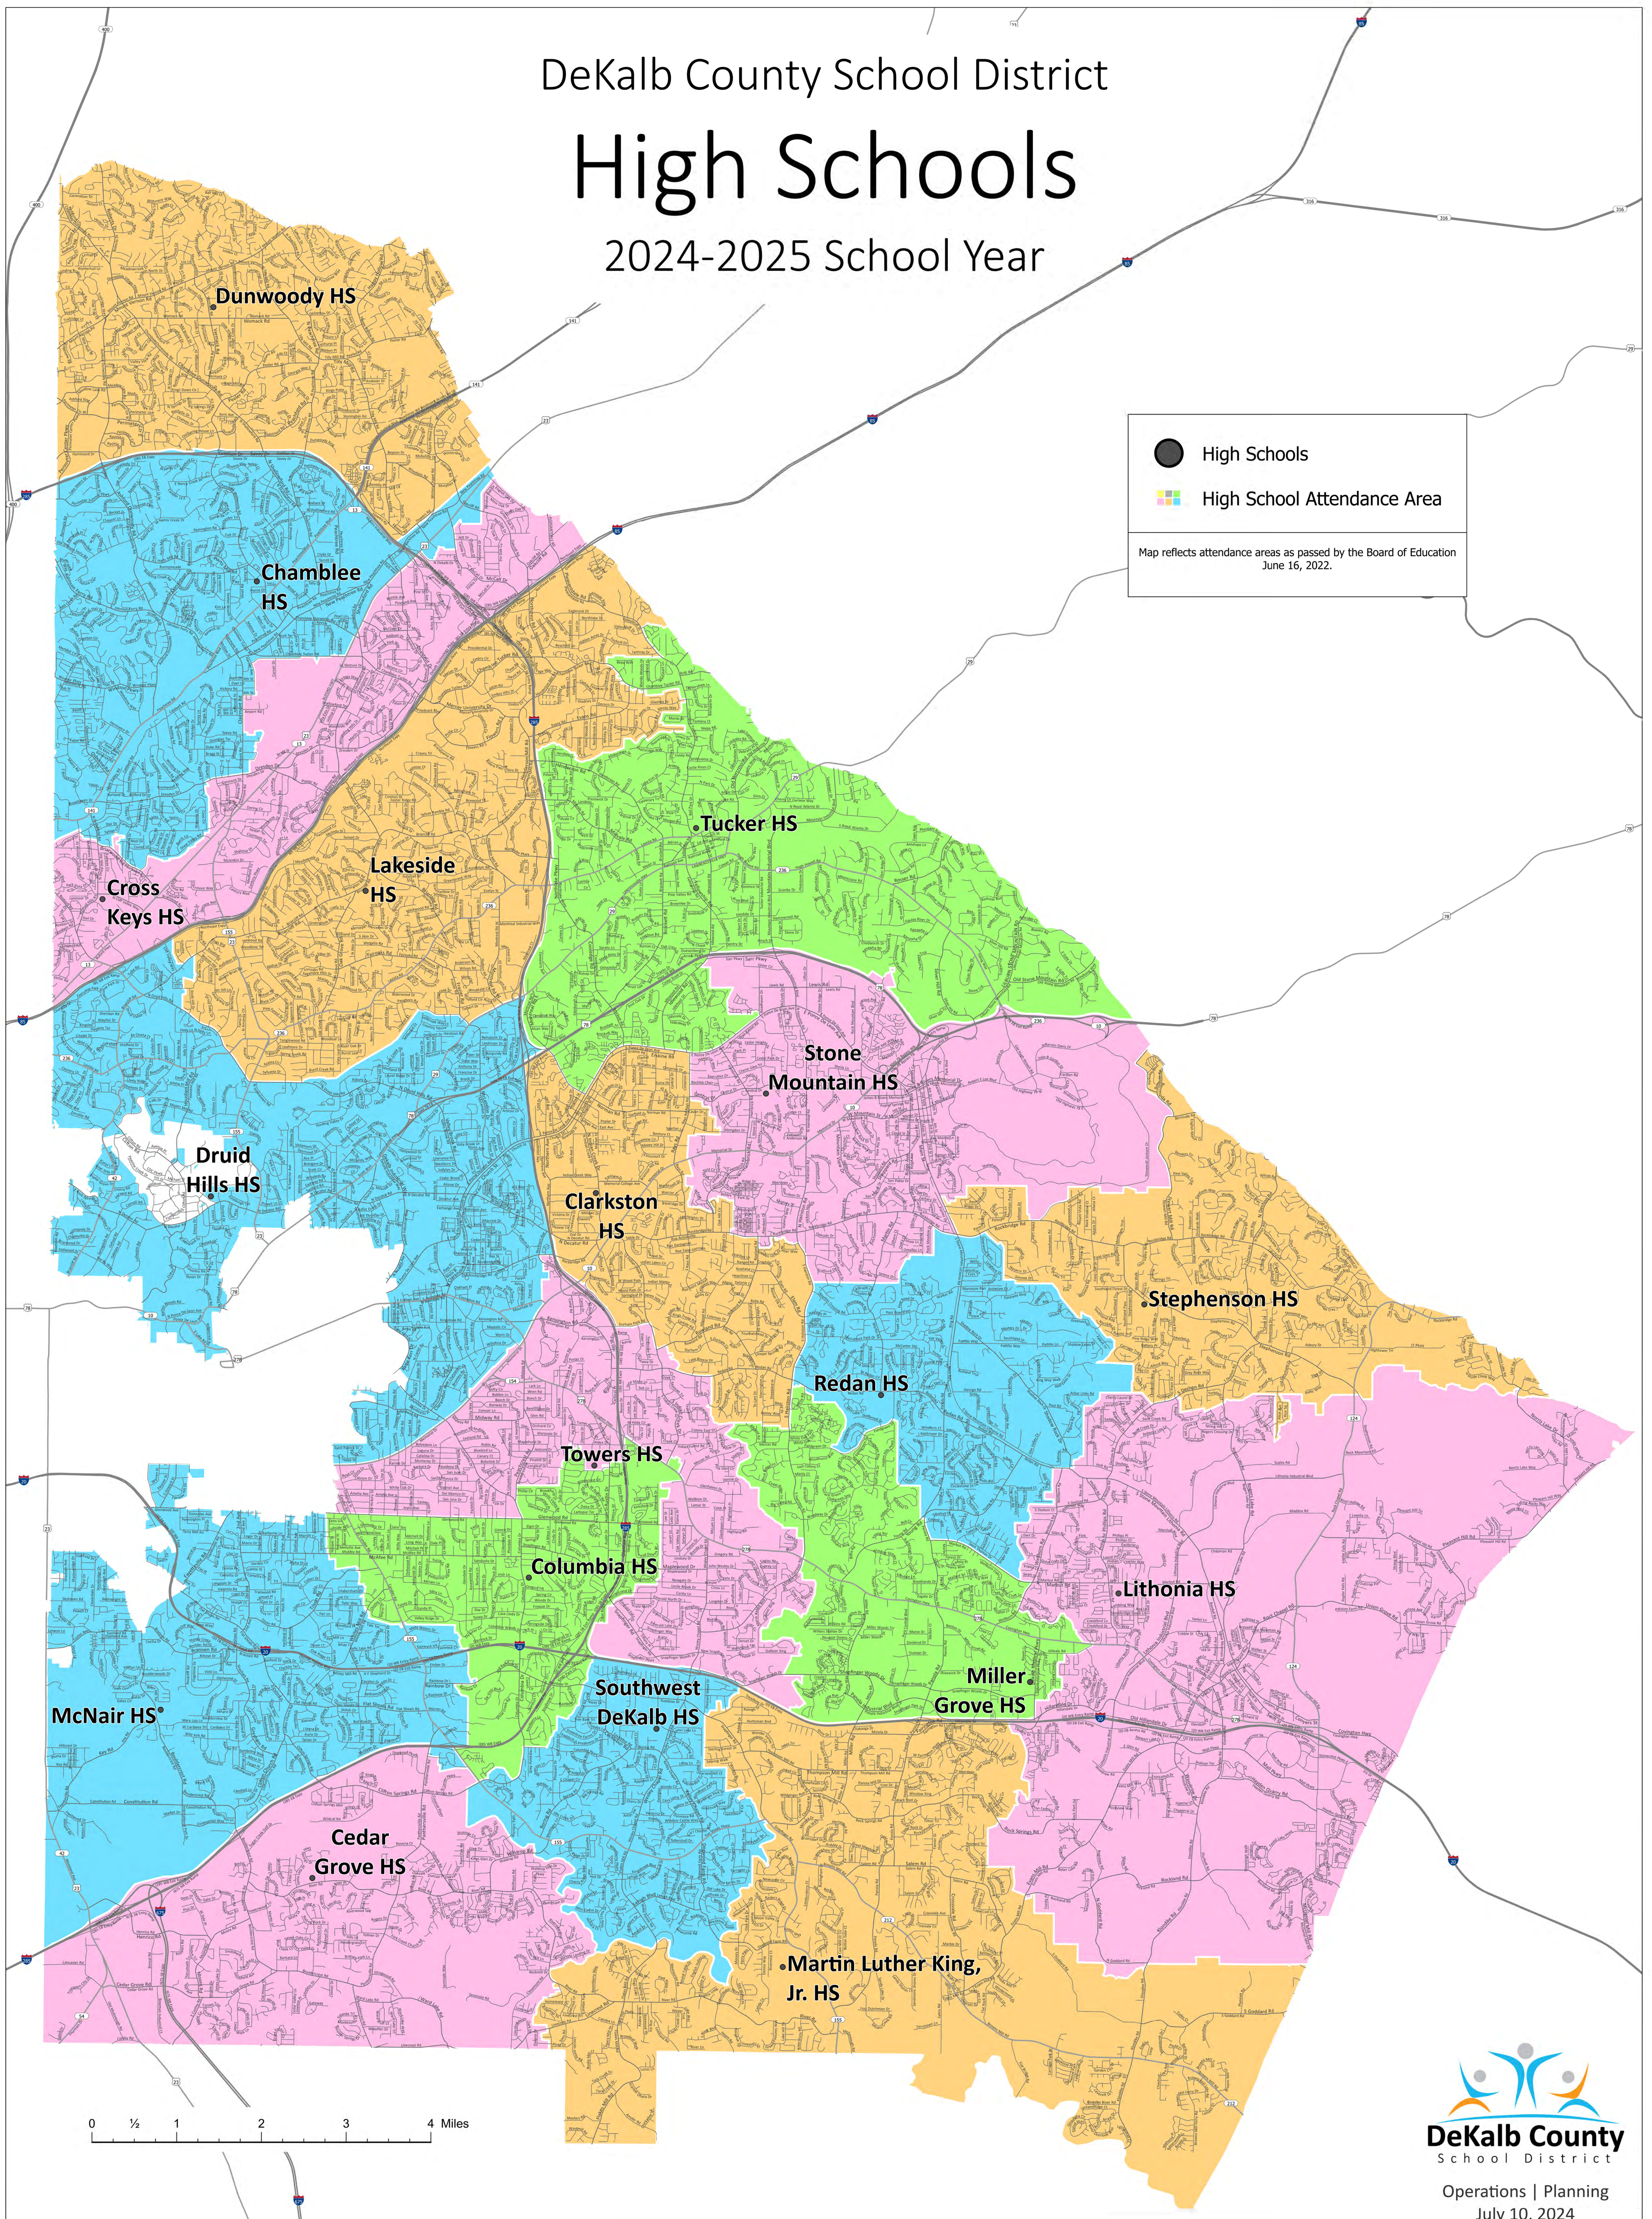

DeKalb County School District

High Schools

2024-2025 School Year

● High Schools

■ High School Attendance Area

Map reflects attendance areas as passed by the Board of Education June 16, 2022.

0 1/4 1 2 3 4 Miles