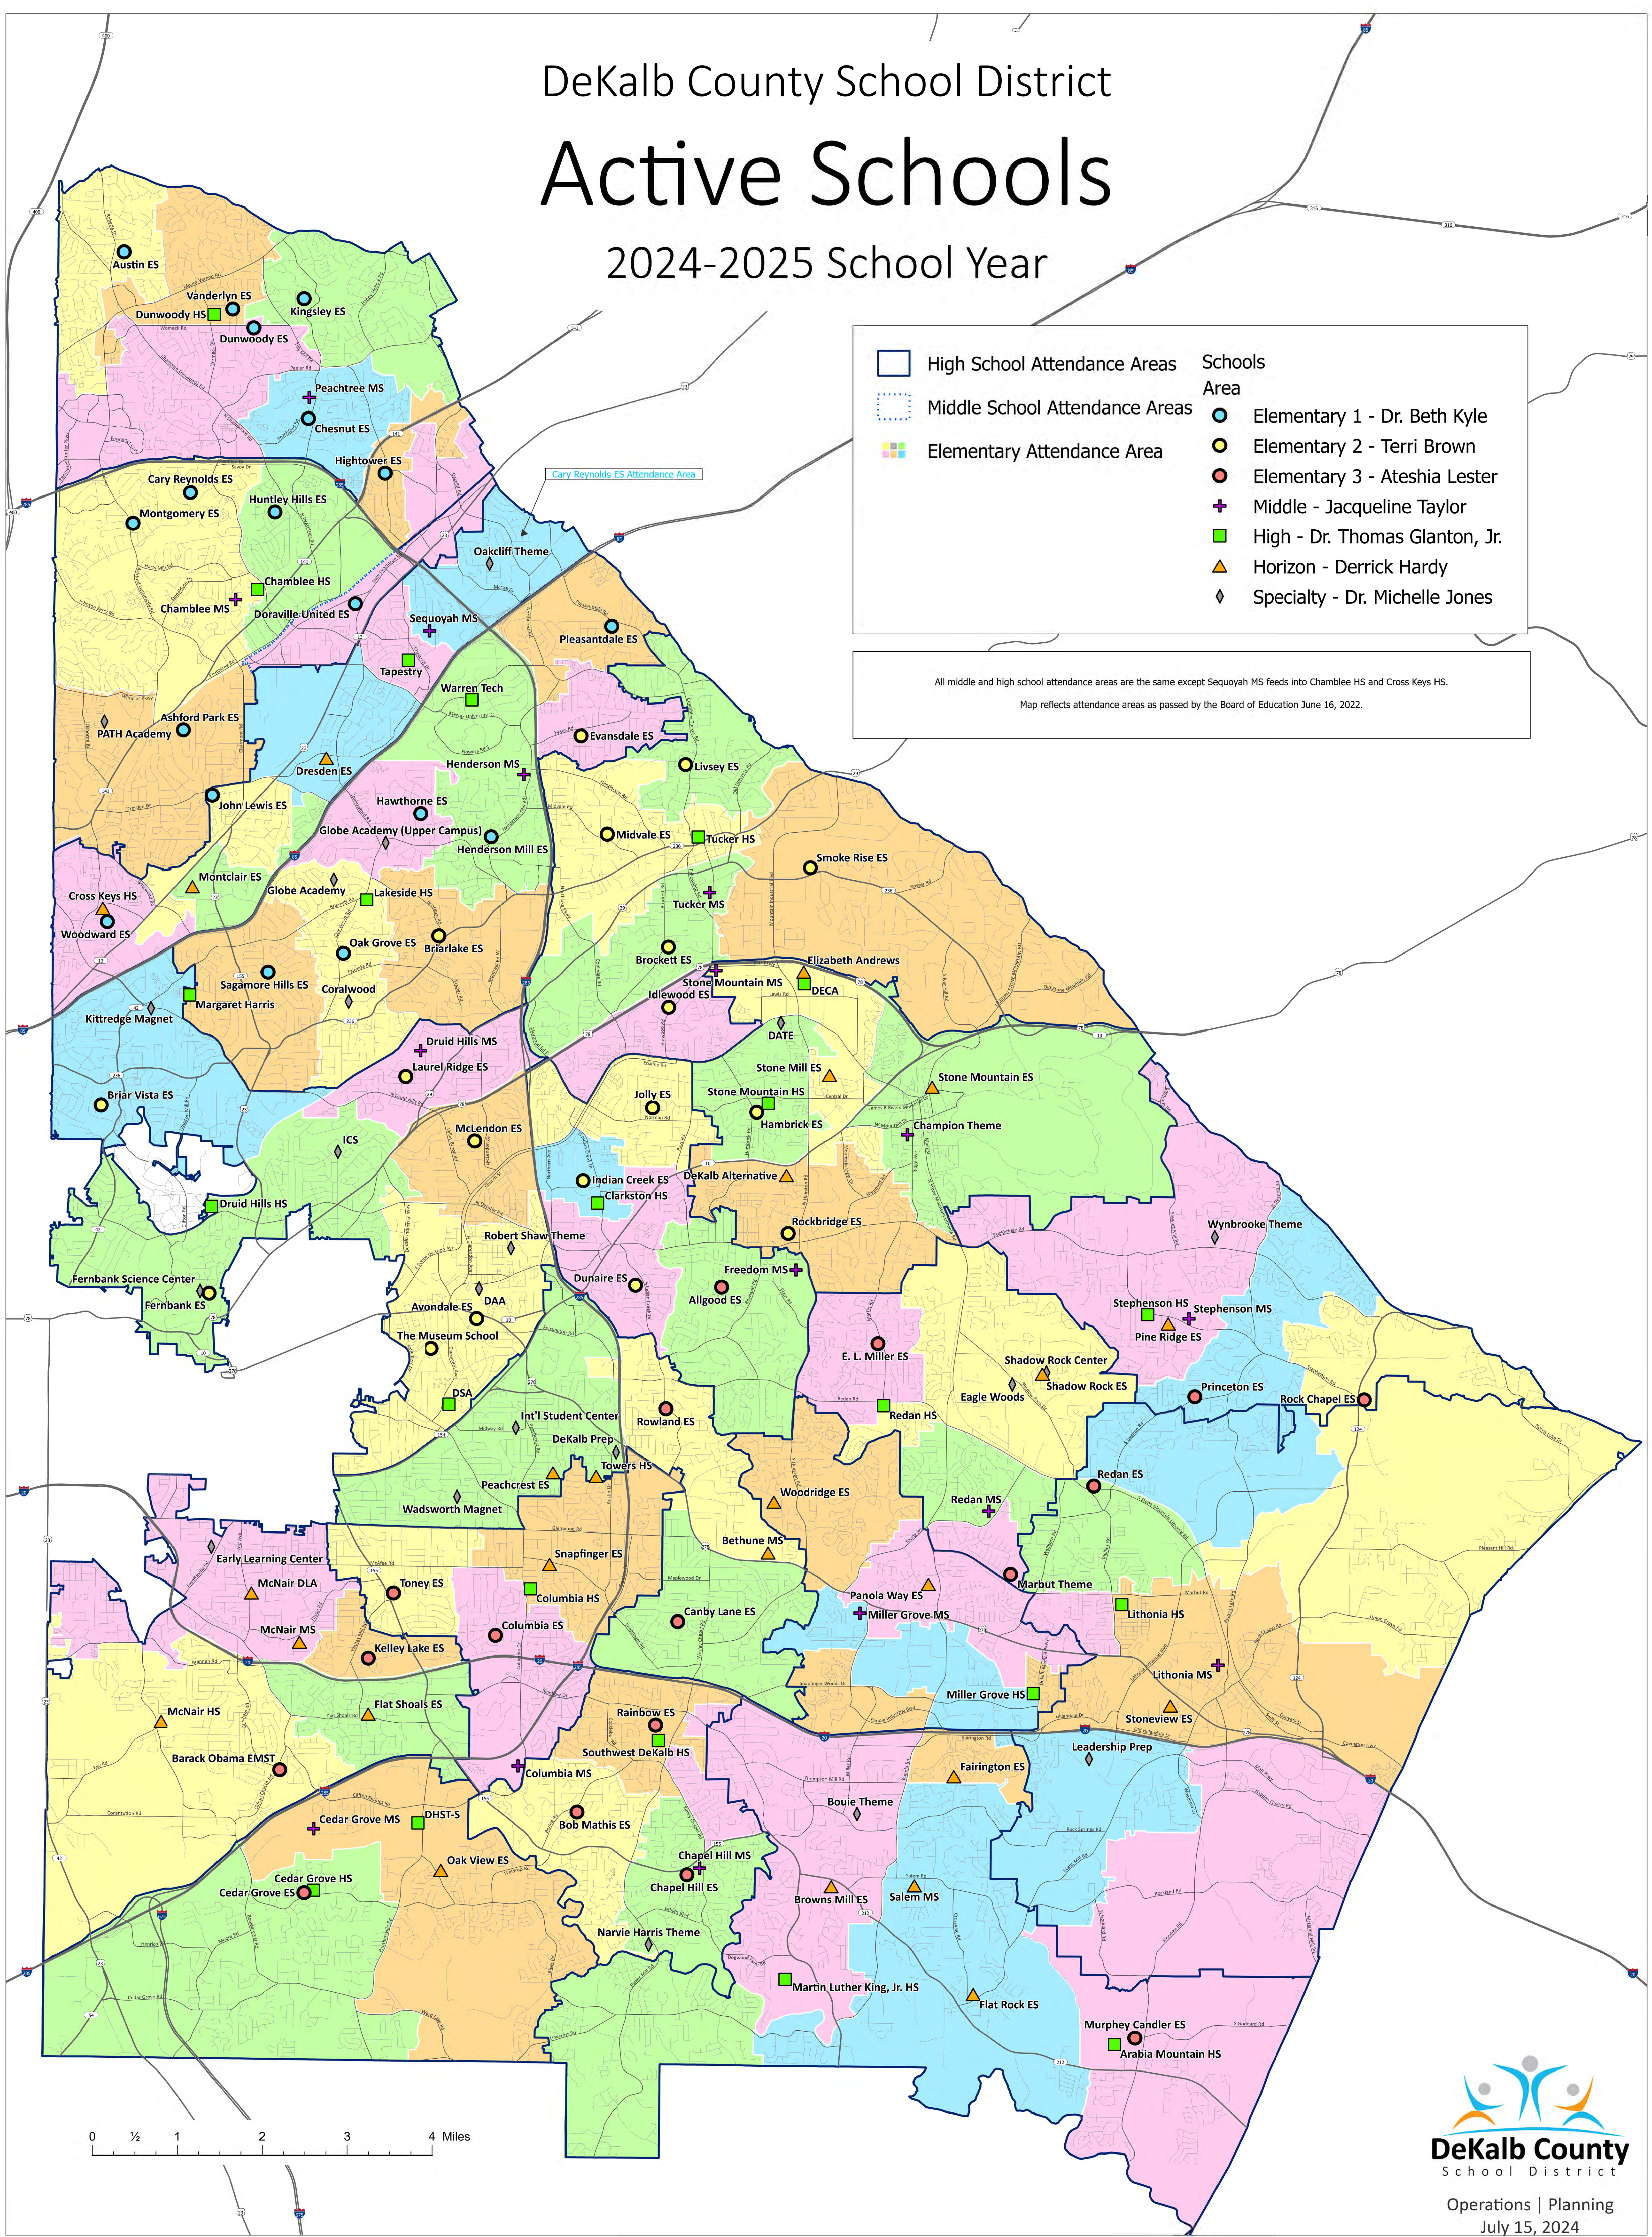

DeKalb County School District

Active Schools

2024-2025 School Year

High School Attendance Areas	Schools
Middle School Attendance Areas	Area
Elementary Attendance Area	Elementary 1 - Dr. Beth Kyle
	Elementary 2 - Terri Brown
	Elementary 3 - Ateshia Lester
	Middle - Jacqueline Taylor
	High - Dr. Thomas Glanton, Jr.
	Horizon - Derrick Hardy
	Specialty - Dr. Michelle Jones

All middle and high school attendance areas are the same except Sequoyah MS feeds into Chamblee HS and Cross Keys HS.
 Map reflects attendance areas as passed by the Board of Education June 16, 2022.