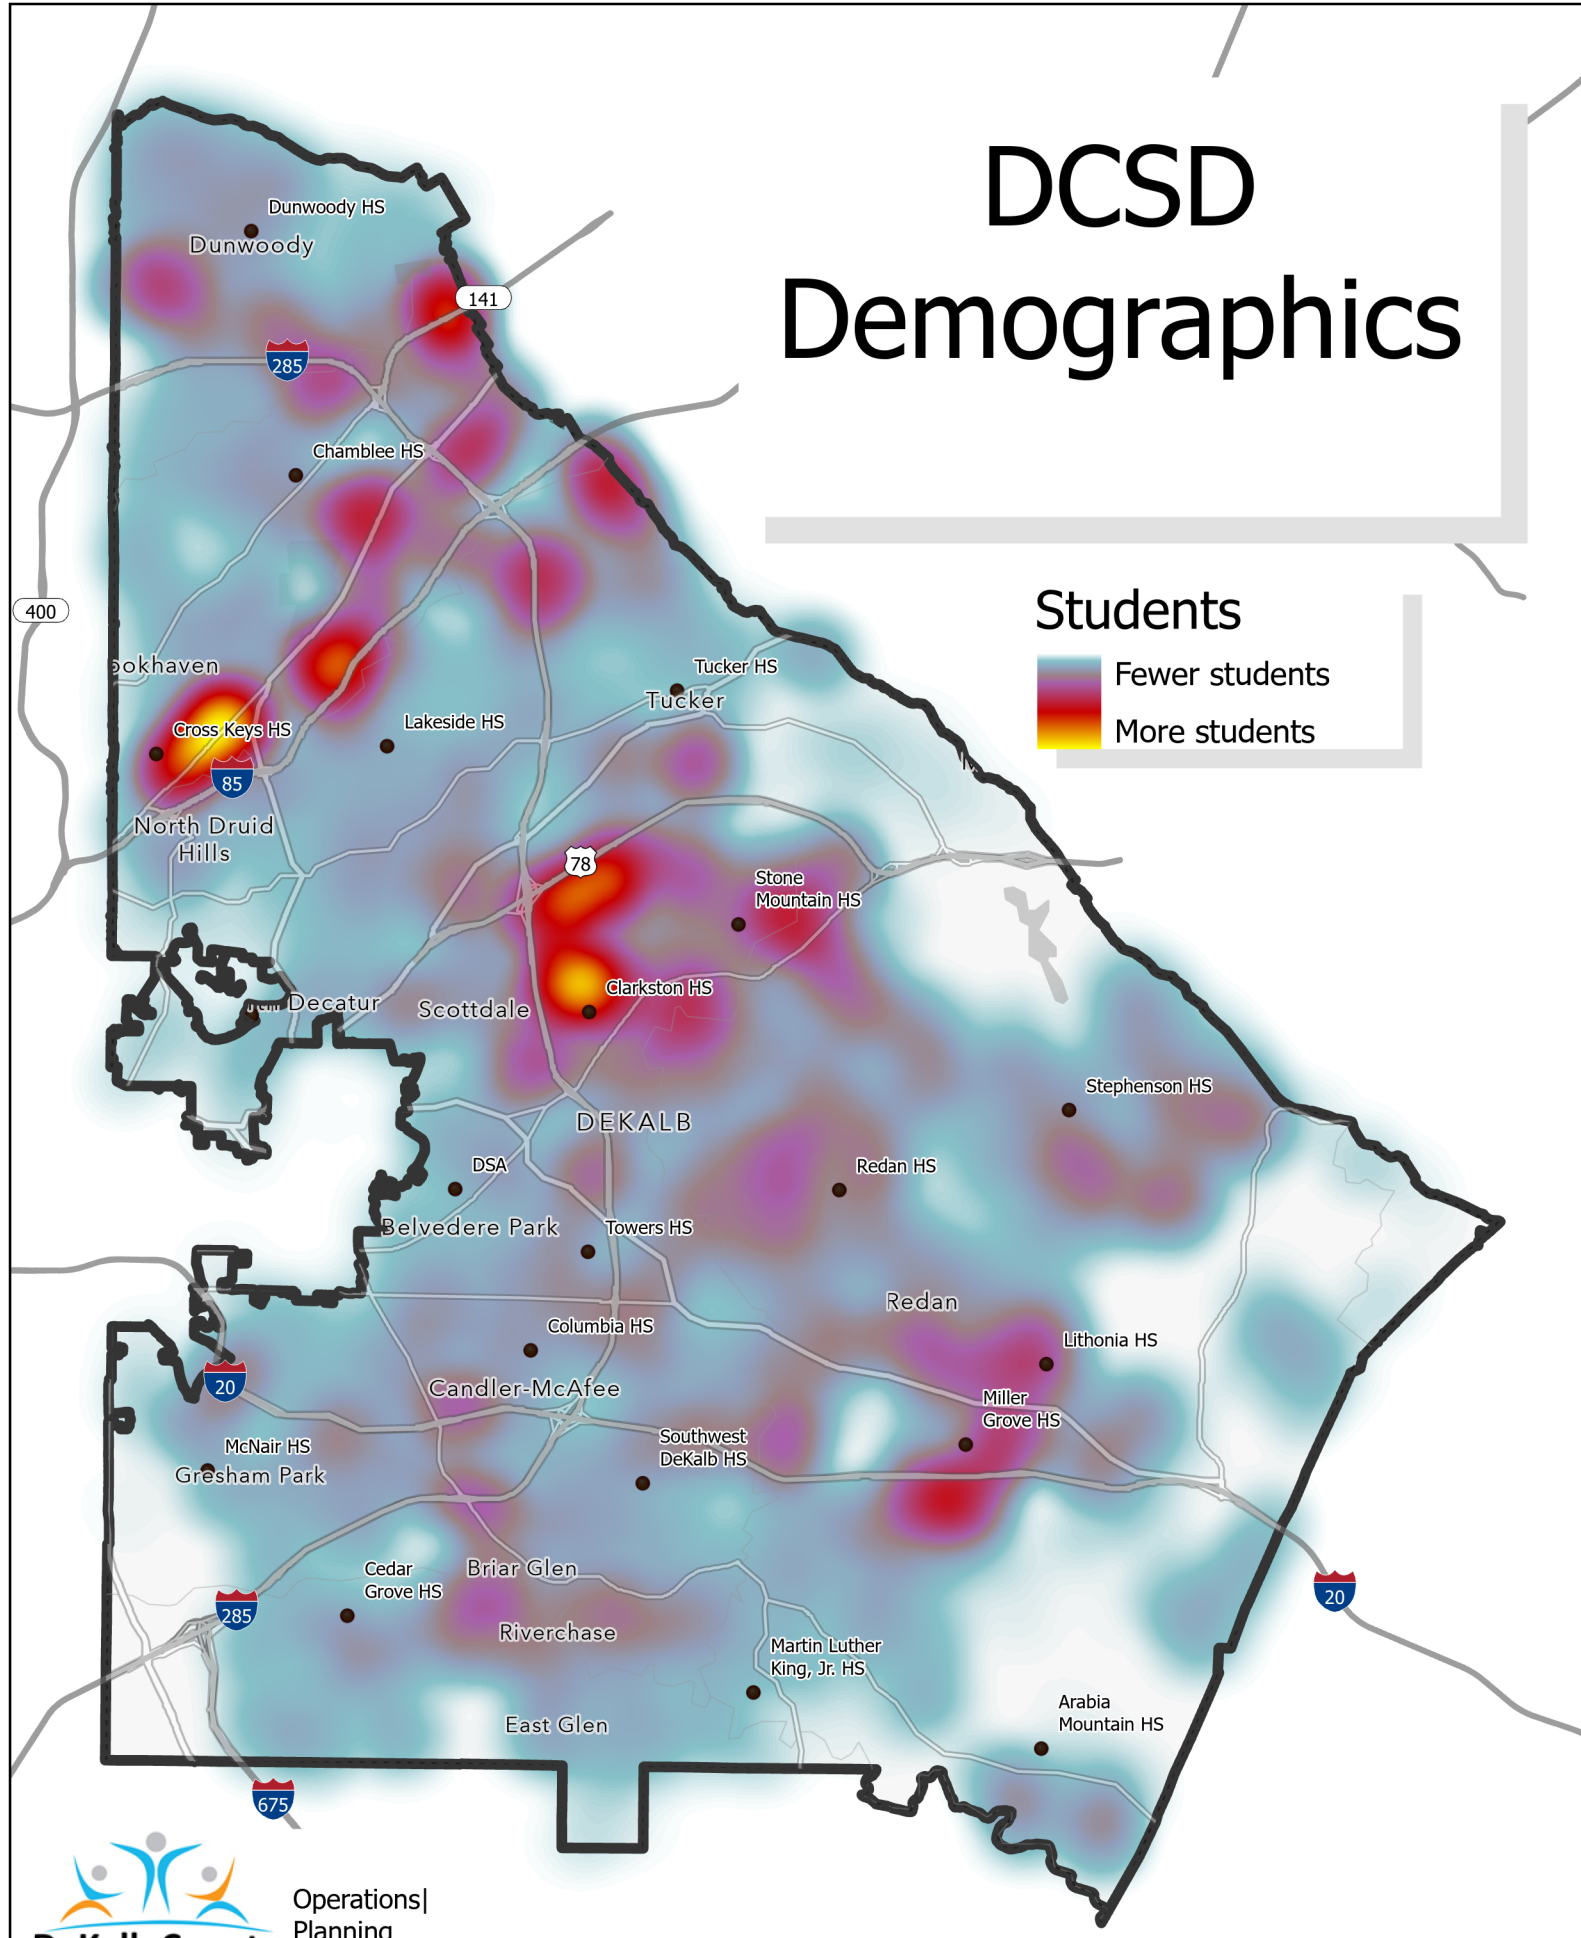

DCSD Demographics

Students

 Fewer students
 More students

Median Age of Total Population

 > 46.7 years
 < 30.3 years

Percent of Population whose income in the past 12 months is below poverty level

 > 24%
 < 1%

Predominant Race

 White (Non-Hispanic)
 Hispanic or Latino
 Black (Non-Hispanic)
 Asian (Non-Hispanic)
 2+ Races (Non-Hispanic)
 Some other race (Non-Hispanic)

Percent of Population Age 5+ Who Speak Spanish at Home

 > 33%
 < 1%