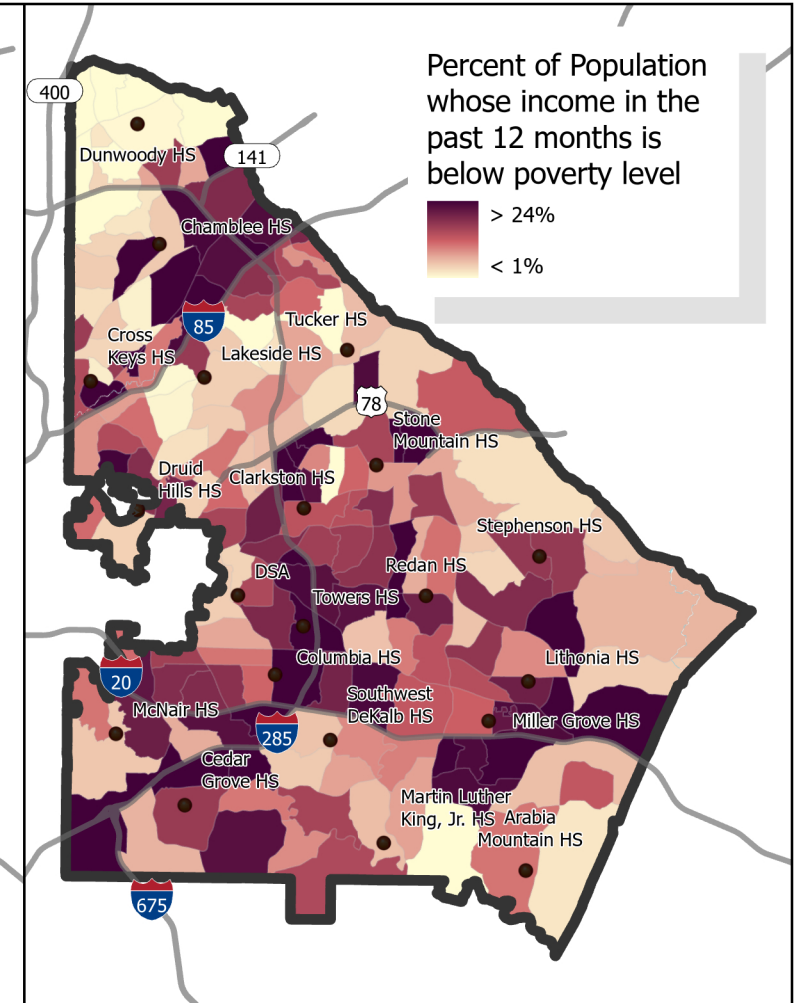

DCSD Demographics

Students

 Fewer students
 More students

Median Age of Total Population

 > 46.7 years
 < 30.3 years

Percent of Population whose income in the past 12 months is below poverty level

 > 24%
 < 1%

Predominant Race

 White (Non-Hispanic)
 Hispanic or Latino
 Black (Non-Hispanic)
 Asian (Non-Hispanic)
 2+ Races (Non-Hispanic)
 Some other race (Non-Hispanic)

Percent of Population Age 5+ Who Speak Spanish at Home

 > 33%
 < 1%