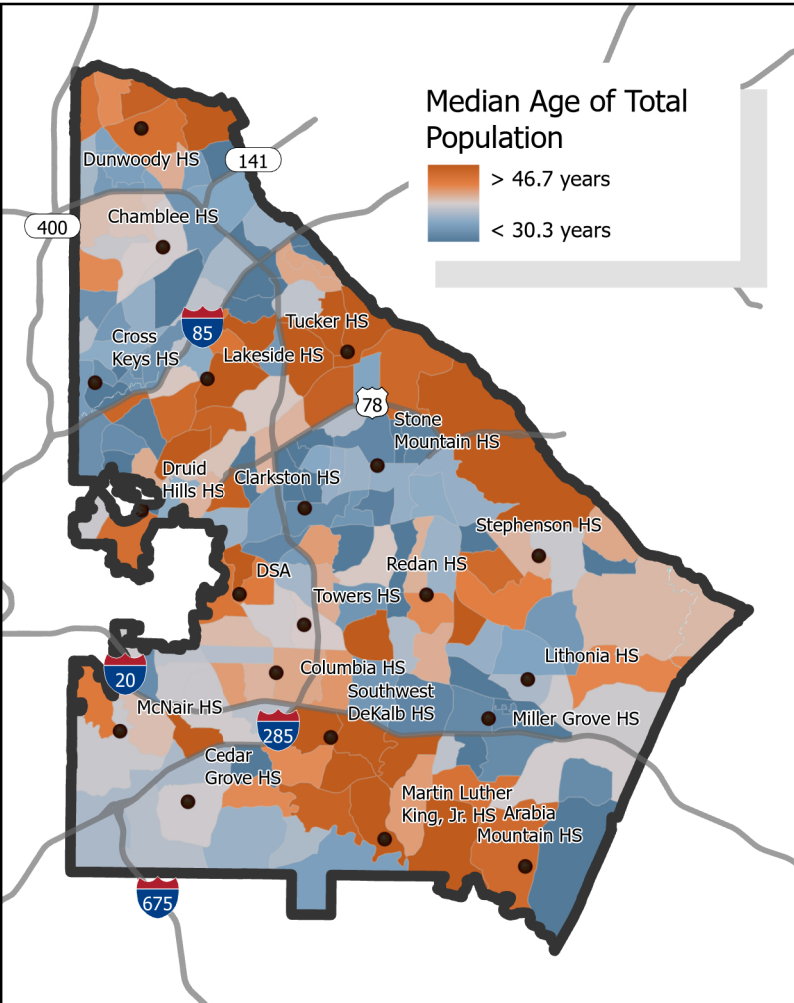

DCSD Demographics

Students

 Fewer students
 More students

Median Age of Total Population

 > 46.7 years
 < 30.3 years

Percent of Population whose income in the past 12 months is below poverty level

 > 24%
 < 1%

Predominant Race

 White (Non-Hispanic)
 Hispanic or Latino
 Black (Non-Hispanic)
 Asian (Non-Hispanic)
 2+ Races (Non-Hispanic)
 Some other race (Non-Hispanic)

Percent of Population Age 5+ Who Speak Spanish at Home

 > 33%
 < 1%