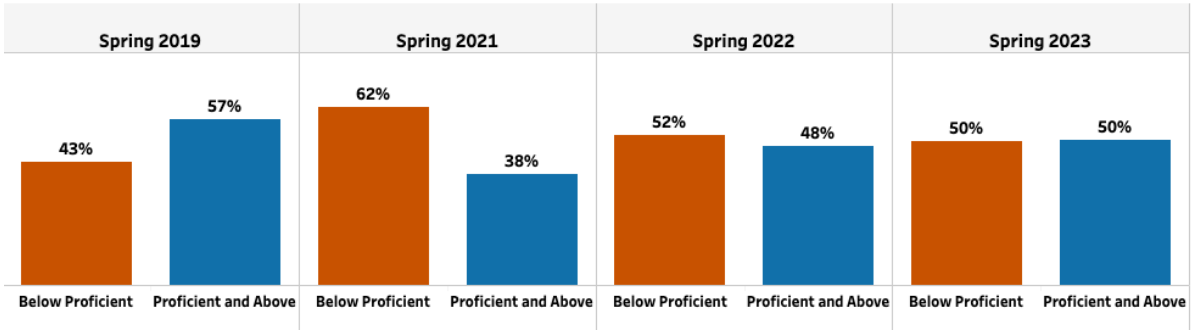

Milestones End-of-Grade (EOG)

English / Language Arts