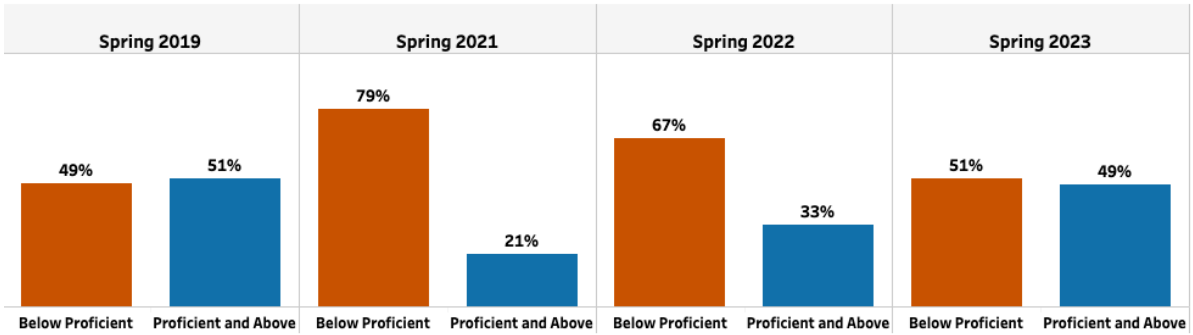

Mathematics