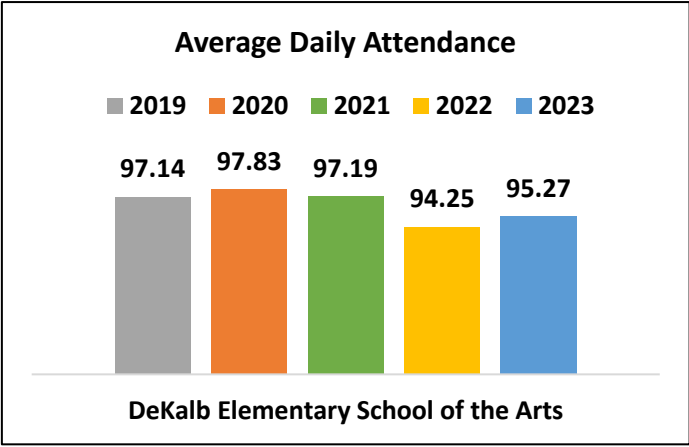

Milestones End-of-Grade (EOG)

English / Language Arts

Mathematics

English / Language Arts

Mathematics

DeKalb Elementary School ...

Student Demographic Summary

Active Students as of the Last Day of School