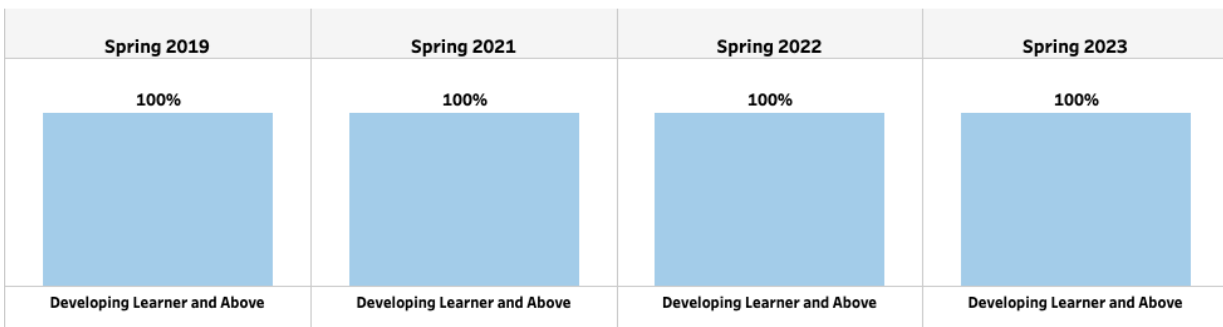

Mathematics