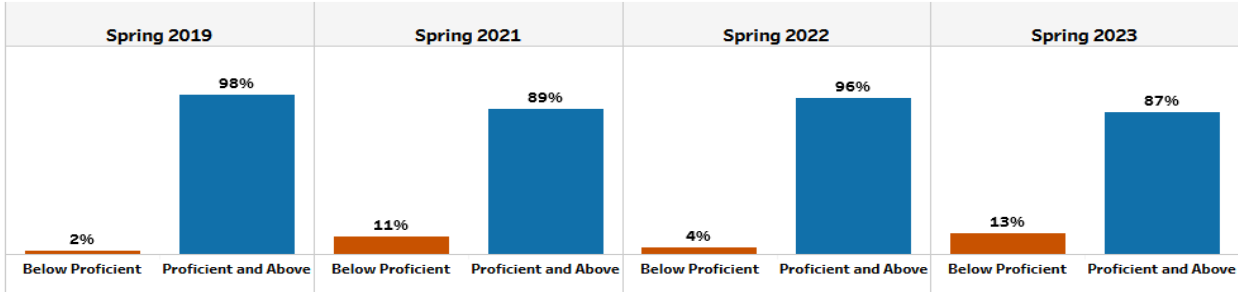

Milestones End-of-Grade (EOG)

English / Language Arts