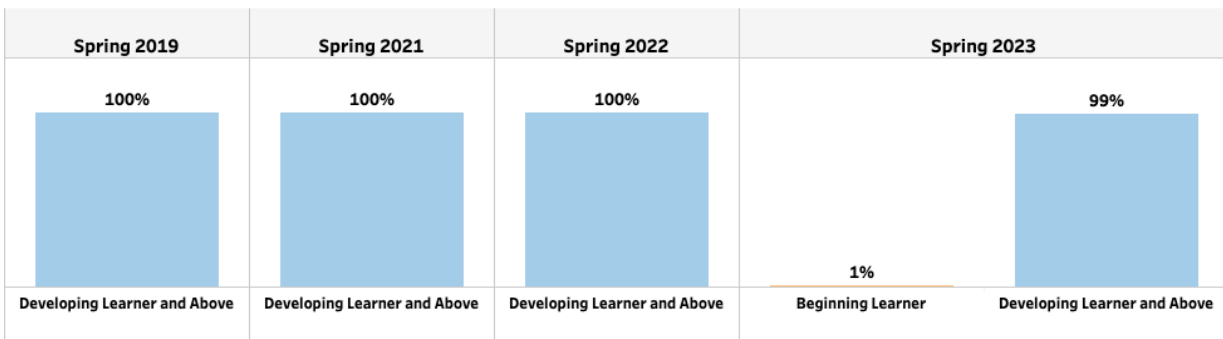

GADOE College and Career Ready Performance Index (CCRPI) Scores

CCRPI scores were not available in 2020 and 2021

INDICATORS	Elementary				Middle			
	2023	2022	2019	2018	2023	2022	2019	2018
CONTENT MASTERY	100.0	100.0	99.7	100.0	100.0	100.0	100.00	100.0
ELA	100.00+	100.00+	100.00+	100.00+	100.00+	100.00+	100.00+	100.00+
MATH	100.00+	100.00+	100.00+	100.00+	100.00+	100.00+	100.00+	100.00+
SCIENCE	100.00+	100.00+	100.00+	100.00+	N/A	N/A	N/A	N/A
SOCIAL STUDIES	N/A	N/A	97.93	100.00+	N/A	N/A	N/A	N/A
PROGRESS	83.8	N/A	92.2	69.4	94.8	N/A	100.0	73.0
ELA	67.65	N/A	91.18	40.32	89.66	N/A	100.00+	73.30
MATH	100.00+	N/A	93.14	98.40	100.00+	N/A	100.00+	72.62
ENGLISH LEARNERS	N/A	N/A	TFS	N/A	N/A	N/A	N/A	N/A
CLOSING GAPS	100.0	N/A	100.0	100.0+	100.0	N/A	100.0	100.0+
READINESS	96.9	98.6	99.4	95.9	98.4	98.2	97.7	96.8
GRADE LEVEL READING/LITERACY	95.95	97.18	98.11	90.77	99.15	96.49	96.49	91.78
STUDENT ATTENDANCE	94.67	N/A	100.00	97.06	95.97	N/A	96.55	98.73
BEYOND THE CORE	100.00	100.00	100.00	100.00	100.00	100.00	100.00	100.00

TFS – Too Few Students (Less than 10)

Milestones End-of-Grade (EOG)

English / Language Arts

Mathematics

English / Language Arts

Mathematics

Wadsworth Magnet School

Student Demographic Summary