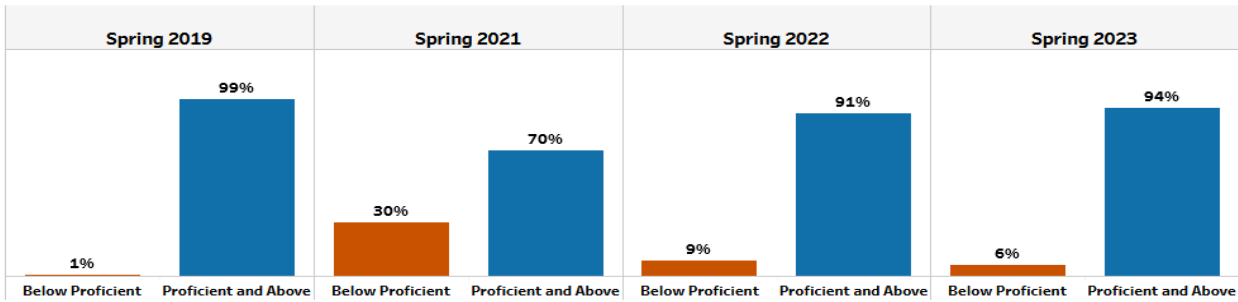

Mathematics