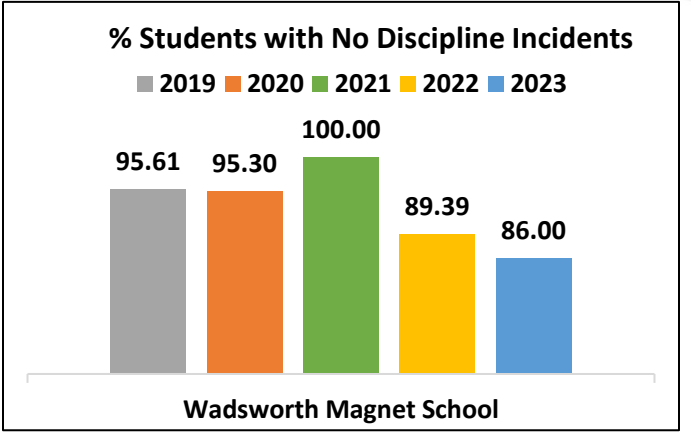

GADOE College and Career Ready Performance Index (CCRPI) Scores

CCRPI scores were not available in 2020 and 2021

INDICATORS	Elementary				Middle			
	2023	2022	2019	2018	2023	2022	2019	2018
CONTENT MASTERY	100.0	100.0	99.7	100.0	100.0	100.0	100.00	100.0
ELA	100.00+	100.00+	100.00+	100.00+	100.00+	100.00+	100.00+	100.00+
MATH	100.00+	100.00+	100.00+	100.00+	100.00+	100.00+	100.00+	100.00+
SCIENCE	100.00+	100.00+	100.00+	100.00+	N/A	N/A	N/A	N/A
SOCIAL STUDIES	N/A	N/A	97.93	100.00+	N/A	N/A	N/A	N/A
PROGRESS	83.8	N/A	92.2	69.4	94.8	N/A	100.0	73.0
ELA	67.65	N/A	91.18	40.32	89.66	N/A	100.00+	73.30
MATH	100.00+	N/A	93.14	98.40	100.00+	N/A	100.00+	72.62
ENGLISH LEARNERS	N/A	N/A	TFS	N/A	N/A	N/A	N/A	N/A
CLOSING GAPS	100.0	N/A	100.0	100.0+	100.0	N/A	100.0	100.0+
READINESS	96.9	98.6	99.4	95.9	98.4	98.2	97.7	96.8
GRADE LEVEL READING/LITERACY	95.95	97.18	98.11	90.77	99.15	96.49	96.49	91.78
STUDENT ATTENDANCE	94.67	N/A	100.00	97.06	95.97	N/A	96.55	98.73
BEYOND THE CORE	100.00	100.00	100.00	100.00	100.00	100.00	100.00	100.00

TFS – Too Few Students (Less than 10)

Milestones End-of-Grade (EOG)

English / Language Arts

Mathematics

English / Language Arts

Mathematics

Wadsworth Magnet School

Student Demographic Summary