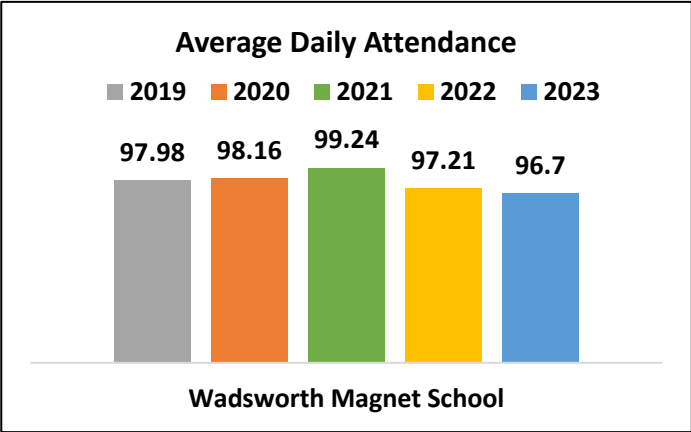

GADOE College and Career Ready Performance Index (CCRPI) Scores

CCRPI scores were not available in 2020 and 2021

INDICATORS	Elementary				Middle			
	2023	2022	2019	2018	2023	2022	2019	2018
CONTENT MASTERY	100.0	100.0	99.7	100.0	100.0	100.0	100.00	100.0
ELA	100.00+	100.00+	100.00+	100.00+	100.00+	100.00+	100.00+	100.00+
MATH	100.00+	100.00+	100.00+	100.00+	100.00+	100.00+	100.00+	100.00+
SCIENCE	100.00+	100.00+	100.00+	100.00+	N/A	N/A	N/A	N/A
SOCIAL STUDIES	N/A	N/A	97.93	100.00+	N/A	N/A	N/A	N/A
PROGRESS	83.8	N/A	92.2	69.4	94.8	N/A	100.0	73.0
ELA	67.65	N/A	91.18	40.32	89.66	N/A	100.00+	73.30
MATH	100.00+	N/A	93.14	98.40	100.00+	N/A	100.00+	72.62
ENGLISH LEARNERS	N/A	N/A	TFS	N/A	N/A	N/A	N/A	N/A
CLOSING GAPS	100.0	N/A	100.0	100.0+	100.0	N/A	100.0	100.0+
READINESS	96.9	98.6	99.4	95.9	98.4	98.2	97.7	96.8
GRADE LEVEL READING/LITERACY	95.95	97.18	98.11	90.77	99.15	96.49	96.49	91.78
STUDENT ATTENDANCE	94.67	N/A	100.00	97.06	95.97	N/A	96.55	98.73
BEYOND THE CORE	100.00	100.00	100.00	100.00	100.00	100.00	100.00	100.00

TFS – Too Few Students (Less than 10)

Milestones End-of-Grade (EOG)

English / Language Arts

Mathematics

English / Language Arts

Mathematics

Wadsworth Magnet School

Student Demographic Summary