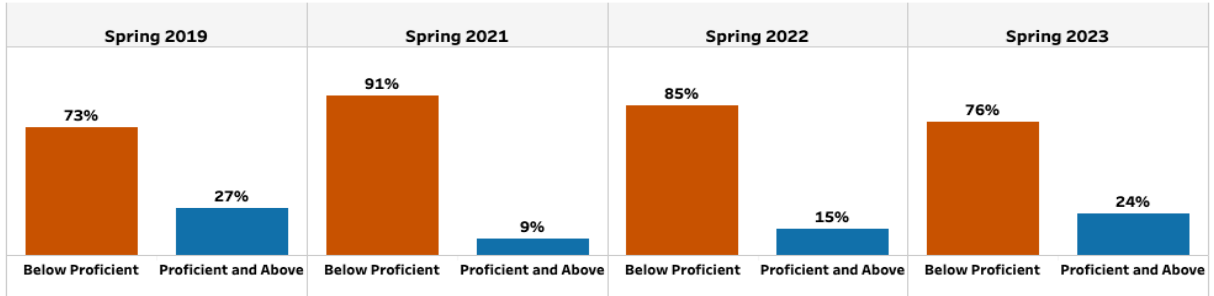

Milestones End-of-Grade (EOG)

English / Language Arts