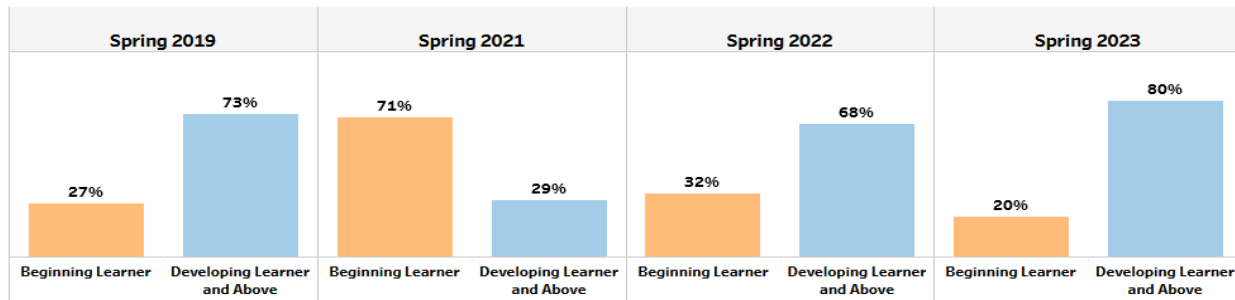

GADOE College and Career Ready Performance Index (CCRPI) Scores

CCRPI scores were not available in 2020 and 2021

CCRPI COMPONENTS	2023	2022	2019	2018
CONTENT MASTERY	66.4	50.6	52.9	50.1
ENGLISH LANGUAGE ARTS	64.07	48.15	51.81	46.07
MATHEMATICS	76.04	57.41	59.72	59.06
SCIENCE	44.00	37.00	46.52	47.73
SOCIAL STUDIES	N/A	N/A	41.86	37.50
PROGRESS	100.0	N/A	100.0	76.4
ENGLISH LANGUAGE ARTS	100.00+	N/A	100.00+	66.45
MATHEMATICS	100.00+	N/A	100.00+	86.32
ENGLISH LEARNERS	TFS	TFS	TFS	TFS
CLOSING GAPS	100.0	N/A	60.7	46.4
READINESS	74.8	66.3	72.2	69.7
GRADE LEVEL READING/LITERACY	64.58	33.62	32.56	26.89
STUDENT ATTENDANCE	60.18	N/A	84.56	82.34
BEYOND THE CORE	99.57	99.05	99.44	100.00

TFS - Too Few Students (Less than 10)

Milestones End-of-Grade (EOG)

English / Language Arts

Mathematics

English / Language Arts

Mathematics

Average Daily Attendance

■ 2019 ■ 2020 ■ 2021 ■ 2022 ■ 2023