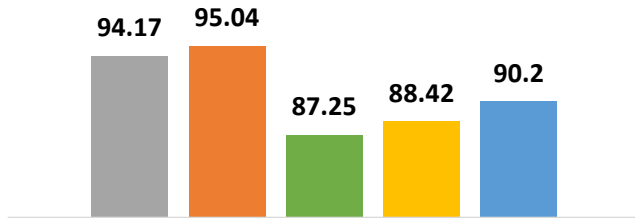

GADOE College and Career Ready Performance Index (CCRPI) Scores

CCRPI scores were not available in 2020 and 2021

CCRPI COMPONENTS	2023	2022	2019	2018
CONTENT MASTERY	66.4	50.6	52.9	50.1
ENGLISH LANGUAGE ARTS	64.07	48.15	51.81	46.07
MATHEMATICS	76.04	57.41	59.72	59.06
SCIENCE	44.00	37.00	46.52	47.73
SOCIAL STUDIES	N/A	N/A	41.86	37.50
PROGRESS	100.0	N/A	100.0	76.4
ENGLISH LANGUAGE ARTS	100.00+	N/A	100.00+	66.45
MATHEMATICS	100.00+	N/A	100.00+	86.32
ENGLISH LEARNERS	TFS	TFS	TFS	TFS
CLOSING GAPS	100.0	N/A	60.7	46.4
READINESS	74.8	66.3	72.2	69.7
GRADE LEVEL READING/LITERACY	64.58	33.62	32.56	26.89
STUDENT ATTENDANCE	60.18	N/A	84.56	82.34
BEYOND THE CORE	99.57	99.05	99.44	100.00

TFS - Too Few Students (Less than 10)

Milestones End-of-Grade (EOG)

English / Language Arts

Mathematics

English / Language Arts

Mathematics

Average Daily Attendance

■ 2019 ■ 2020 ■ 2021 ■ 2022 ■ 2023

Kelley Lake Elementary School

% Students with No Discipline Incidents

■ 2019 ■ 2020 ■ 2021 ■ 2022 ■ 2023

Kelley Lake Elementary School

Kelley Lake Elementary Sch...		Student Demographic Summary						Active Students as of the Last Day of School
	All Students	Black	Hispanic	White	Asian/Pacific Islander	Multi-Racial	Native American/Alaskan Native	
2023	251	357	TFS	TFS	1	TFS	TFS	
2022	339	361	TFS	TFS	0	TFS	TFS	
2021	340	323	TFS	TFS	0	TFS	TFS	
2020	374	316	10	TFS	0	TFS	TFS	
2019	377	224	16	TFS	1	10	TFS	