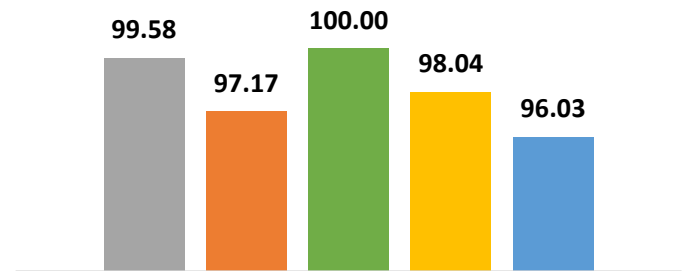

GADOE College and Career Ready Performance Index (CCRPI) Scores

CCRPI scores were not available in 2020 and 2021

CCRPI COMPONENTS	2023	2022	2019	2018
CONTENT MASTERY	66.4	50.6	52.9	50.1
ENGLISH LANGUAGE ARTS	64.07	48.15	51.81	46.07
MATHEMATICS	76.04	57.41	59.72	59.06
SCIENCE	44.00	37.00	46.52	47.73
SOCIAL STUDIES	N/A	N/A	41.86	37.50
PROGRESS	100.0	N/A	100.0	76.4
ENGLISH LANGUAGE ARTS	100.00+	N/A	100.00+	66.45
MATHEMATICS	100.00+	N/A	100.00+	86.32
ENGLISH LEARNERS	TFS	TFS	TFS	TFS
CLOSING GAPS	100.0	N/A	60.7	46.4
READINESS	74.8	66.3	72.2	69.7
GRADE LEVEL READING/LITERACY	64.58	33.62	32.56	26.89
STUDENT ATTENDANCE	60.18	N/A	84.56	82.34
BEYOND THE CORE	99.57	99.05	99.44	100.00

TFS - Too Few Students (Less than 10)

Milestones End-of-Grade (EOG)

English / Language Arts

Mathematics

English / Language Arts

Mathematics

Average Daily Attendance

■ 2019 ■ 2020 ■ 2021 ■ 2022 ■ 2023

Kelley Lake Elementary School

% Students with No Discipline Incidents

■ 2019 ■ 2020 ■ 2021 ■ 2022 ■ 2023

Kelley Lake Elementary School

Kelley Lake Elementary Sch...		Student Demographic Summary						Active Students as of the Last Day of School
	All Students	Black	Hispanic	White	Asian/Pacific Islander	Multi-Racial	Native American/Alaskan Native	
2023	251	357	TFS	TFS	1	TFS	TFS	
2022	339	361	TFS	TFS	0	TFS	TFS	
2021	340	323	TFS	TFS	0	TFS	TFS	
2020	374	316	10	TFS	0	TFS	TFS	
2019	377	224	16	TFS	1	10	TFS	