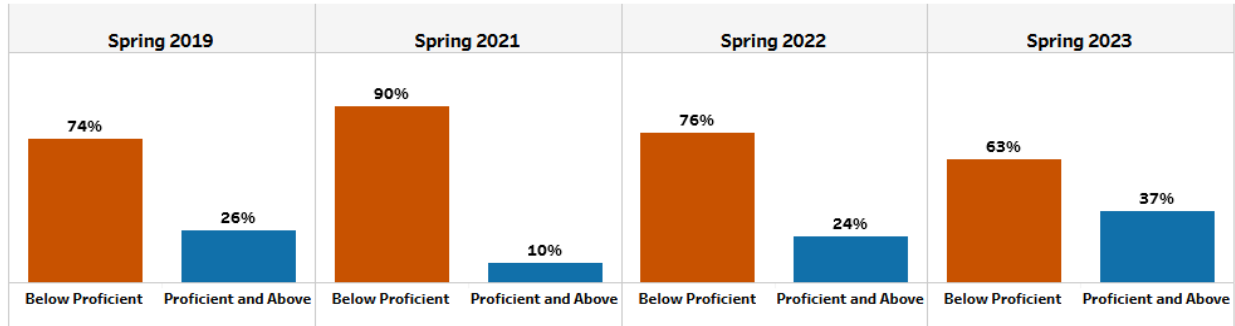

Priority Areas and Improvement Strategies

- Literacy
 - Guided Reading
 - Balanced Literacy
- Mathematics
 - Math Workshop Model
 - Guided Math
- School Culture
 - Positive Behavior Management

School Performance

GADOE College and Career Ready Performance Index (CCRPI) Scores

CCRPI scores were not available in 2020 and 2021

CCRPI COMPONENTS	2023	2022	2019	2018
CONTENT MASTERY	66.4	50.6	52.9	50.1
ENGLISH LANGUAGE ARTS	64.07	48.15	51.81	46.07
MATHEMATICS	76.04	57.41	59.72	59.06
SCIENCE	44.00	37.00	46.52	47.73
SOCIAL STUDIES	N/A	N/A	41.86	37.50
PROGRESS	100.0	N/A	100.0	76.4
ENGLISH LANGUAGE ARTS	100.00+	N/A	100.00+	66.45
MATHEMATICS	100.00+	N/A	100.00+	86.32
ENGLISH LEARNERS	TFS	TFS	TFS	TFS
CLOSING GAPS	100.0	N/A	60.7	46.4
READINESS	74.8	66.3	72.2	69.7
GRADE LEVEL READING/LITERACY	64.58	33.62	32.56	26.89
STUDENT ATTENDANCE	60.18	N/A	84.56	82.34
BEYOND THE CORE	99.57	99.05	99.44	100.00

TFS - Too Few Students (Less than 10)

Milestones End-of-Grade (EOG)

English / Language Arts

Mathematics

English / Language Arts

Mathematics

Average Daily Attendance

■ 2019 ■ 2020 ■ 2021 ■ 2022 ■ 2023