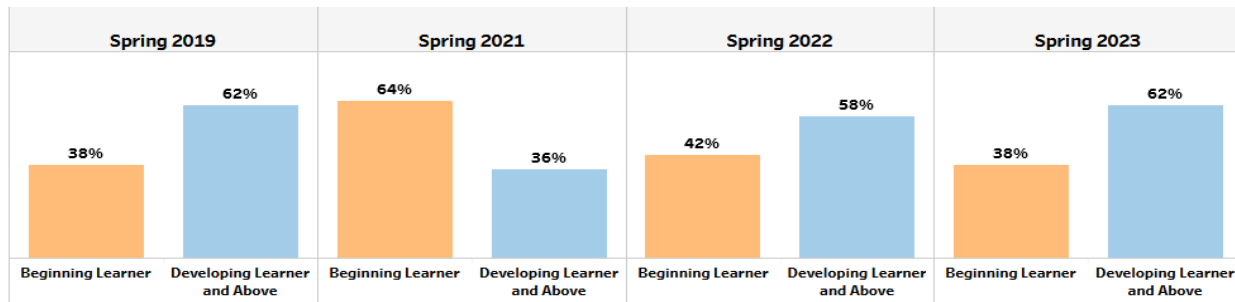

GADOE College and Career Ready Performance Index (CCRPI) Scores

CCRPI scores were not available in 2020 and 2021

CCRPI COMPONENTS	2023	2022	2019	2018
CONTENT MASTERY	66.4	50.6	52.9	50.1
ENGLISH LANGUAGE ARTS	64.07	48.15	51.81	46.07
MATHEMATICS	76.04	57.41	59.72	59.06
SCIENCE	44.00	37.00	46.52	47.73
SOCIAL STUDIES	N/A	N/A	41.86	37.50
PROGRESS	100.0	N/A	100.0	76.4
ENGLISH LANGUAGE ARTS	100.00+	N/A	100.00+	66.45
MATHEMATICS	100.00+	N/A	100.00+	86.32
ENGLISH LEARNERS	TFS	TFS	TFS	TFS
CLOSING GAPS	100.0	N/A	60.7	46.4
READINESS	74.8	66.3	72.2	69.7
GRADE LEVEL READING/LITERACY	64.58	33.62	32.56	26.89
STUDENT ATTENDANCE	60.18	N/A	84.56	82.34
BEYOND THE CORE	99.57	99.05	99.44	100.00

TFS - Too Few Students (Less than 10)

Milestones End-of-Grade (EOG)

English / Language Arts

Mathematics

English / Language Arts

Mathematics

Average Daily Attendance

■ 2019 ■ 2020 ■ 2021 ■ 2022 ■ 2023