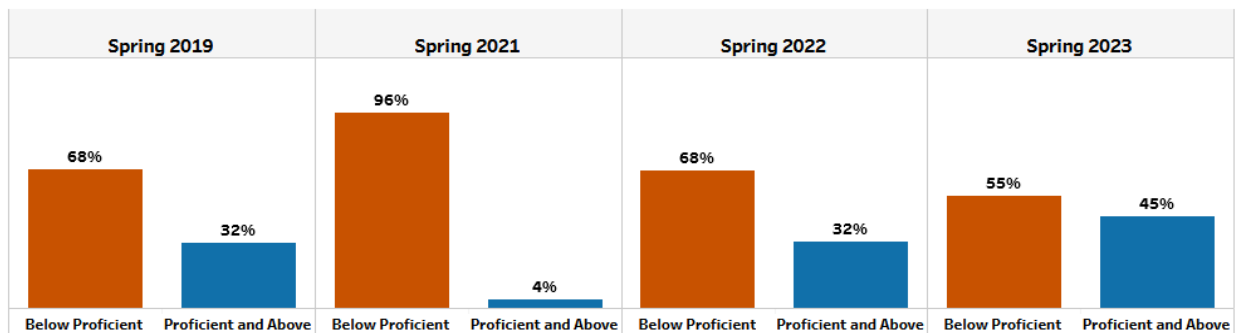

Priority Areas and Improvement Strategies

- Literacy
 - Guided Reading
 - Balanced Literacy
- Mathematics
 - Math Workshop Model
 - Guided Math
- School Culture
 - Positive Behavior Management

School Performance

GADOE College and Career Ready Performance Index (CCRPI) Scores

CCRPI scores were not available in 2020 and 2021

CCRPI COMPONENTS	2023	2022	2019	2018
CONTENT MASTERY	66.4	50.6	52.9	50.1
ENGLISH LANGUAGE ARTS	64.07	48.15	51.81	46.07
MATHEMATICS	76.04	57.41	59.72	59.06
SCIENCE	44.00	37.00	46.52	47.73
SOCIAL STUDIES	N/A	N/A	41.86	37.50
PROGRESS	100.0	N/A	100.0	76.4
ENGLISH LANGUAGE ARTS	100.00+	N/A	100.00+	66.45
MATHEMATICS	100.00+	N/A	100.00+	86.32
ENGLISH LEARNERS	TFS	TFS	TFS	TFS
CLOSING GAPS	100.0	N/A	60.7	46.4
READINESS	74.8	66.3	72.2	69.7
GRADE LEVEL READING/LITERACY	64.58	33.62	32.56	26.89
STUDENT ATTENDANCE	60.18	N/A	84.56	82.34
BEYOND THE CORE	99.57	99.05	99.44	100.00

TFS - Too Few Students (Less than 10)

Milestones End-of-Grade (EOG)

English / Language Arts

Mathematics

English / Language Arts

Mathematics

Average Daily Attendance

■ 2019 ■ 2020 ■ 2021 ■ 2022 ■ 2023