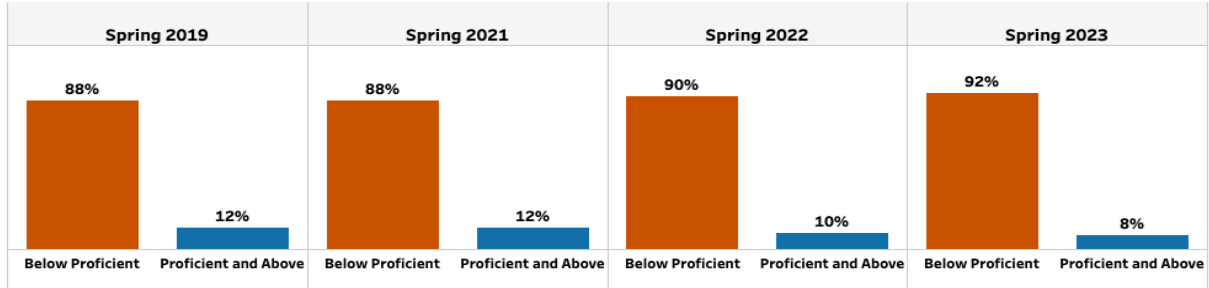

Mathematics

English / Language Arts

Mathematics

Average Daily Attendance

■ 2019 ■ 2020 ■ 2021 ■ 2022 ■ 2023

Flat Shoals Elementary School

% Students with No Discipline Incidents

■ 2019 ■ 2020 ■ 2021 ■ 2022 ■ 2023