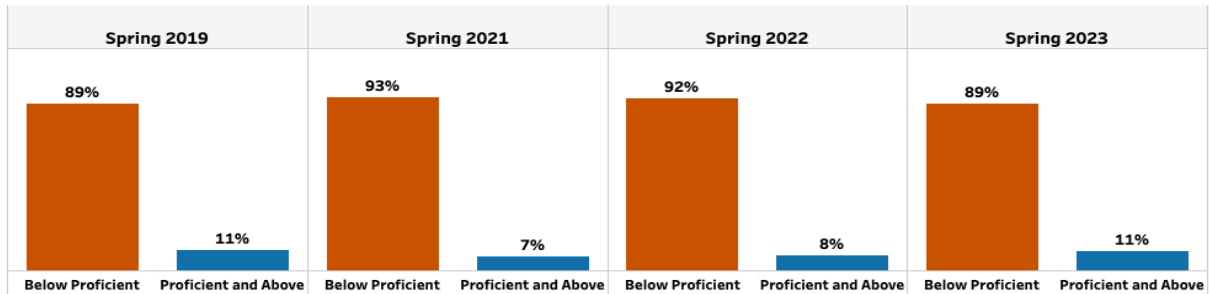

Mathematics

English / Language Arts

Mathematics

Average Daily Attendance

■ 2019 ■ 2020 ■ 2021 ■ 2022 ■ 2023

Flat Shoals Elementary School

% Students with No Discipline Incidents

■ 2019 ■ 2020 ■ 2021 ■ 2022 ■ 2023