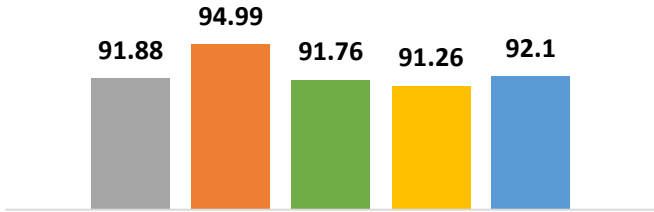

Mathematics

English / Language Arts

Mathematics

Average Daily Attendance

■ 2019 ■ 2020 ■ 2021 ■ 2022 ■ 2023

Flat Shoals Elementary School

% Students with No Discipline Incidents

■ 2019 ■ 2020 ■ 2021 ■ 2022 ■ 2023

Flat Shoals Elementary School

Flat Shoals Elementary Sch...		Student Demographic Summary						Active Students as of the Last Day of School
	All Students	Black	Hispanic	White	Asian/Pacific Islander	Multi-Racial	Native American/Alaskan Native	
2023	520	551	16	TFS	0	TFS	TFS	
2022	567	501	21	TFS	1	10	TFS	
2021	504	468	18	TFS	1	15	TFS	
2020	536	519	25	TFS	1	19	TFS	
2019	577	474	27	TFS	1	15	TFS	