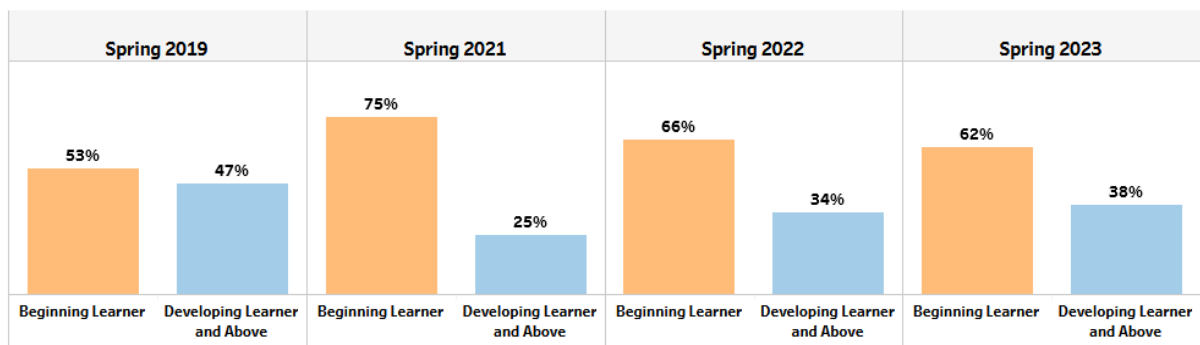

Mathematics

English / Language Arts

Mathematics

Average Daily Attendance

■ 2019 ■ 2020 ■ 2021 ■ 2022 ■ 2023

Flat Shoals Elementary School

% Students with No Discipline Incidents

■ 2019 ■ 2020 ■ 2021 ■ 2022 ■ 2023