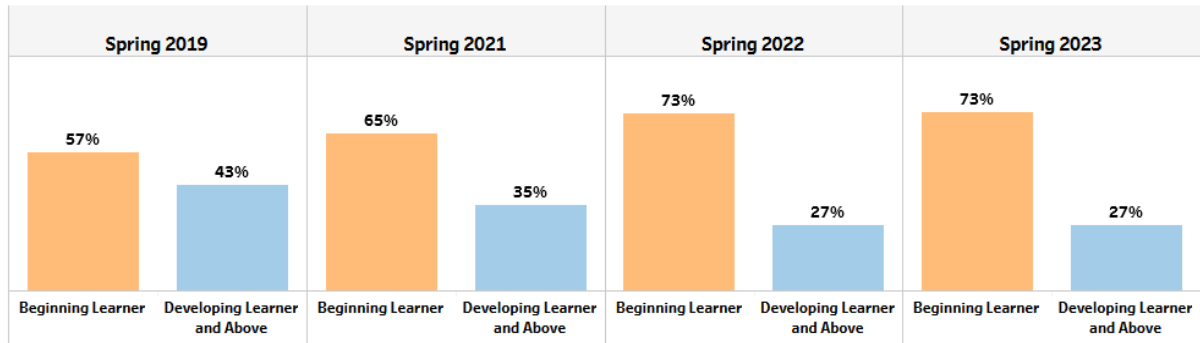

Mathematics

English / Language Arts

Mathematics

Average Daily Attendance

■ 2019 ■ 2020 ■ 2021 ■ 2022 ■ 2023

Flat Shoals Elementary School

% Students with No Discipline Incidents

■ 2019 ■ 2020 ■ 2021 ■ 2022 ■ 2023