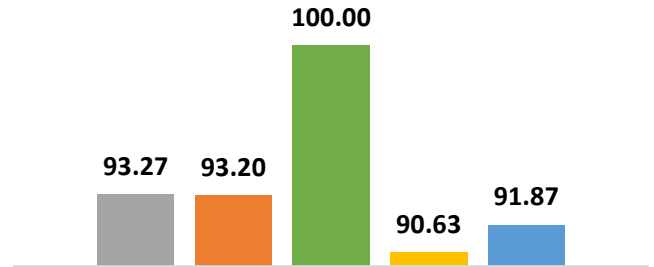

Mathematics

English / Language Arts

Mathematics

Average Daily Attendance

■ 2019 ■ 2020 ■ 2021 ■ 2022 ■ 2023

Flat Shoals Elementary School

% Students with No Discipline Incidents

■ 2019 ■ 2020 ■ 2021 ■ 2022 ■ 2023

Flat Shoals Elementary School

Flat Shoals Elementary Sch...		Student Demographic Summary						Active Students as of the Last Day of School
	All Students	Black	Hispanic	White	Asian/Pacific Islander	Multi-Racial	Native American/Alaskan Native	
2023	520	551	16	TFS	0	TFS	TFS	
2022	567	501	21	TFS	1	10	TFS	
2021	504	468	18	TFS	1	15	TFS	
2020	536	519	25	TFS	1	19	TFS	
2019	577	474	27	TFS	1	15	TFS	