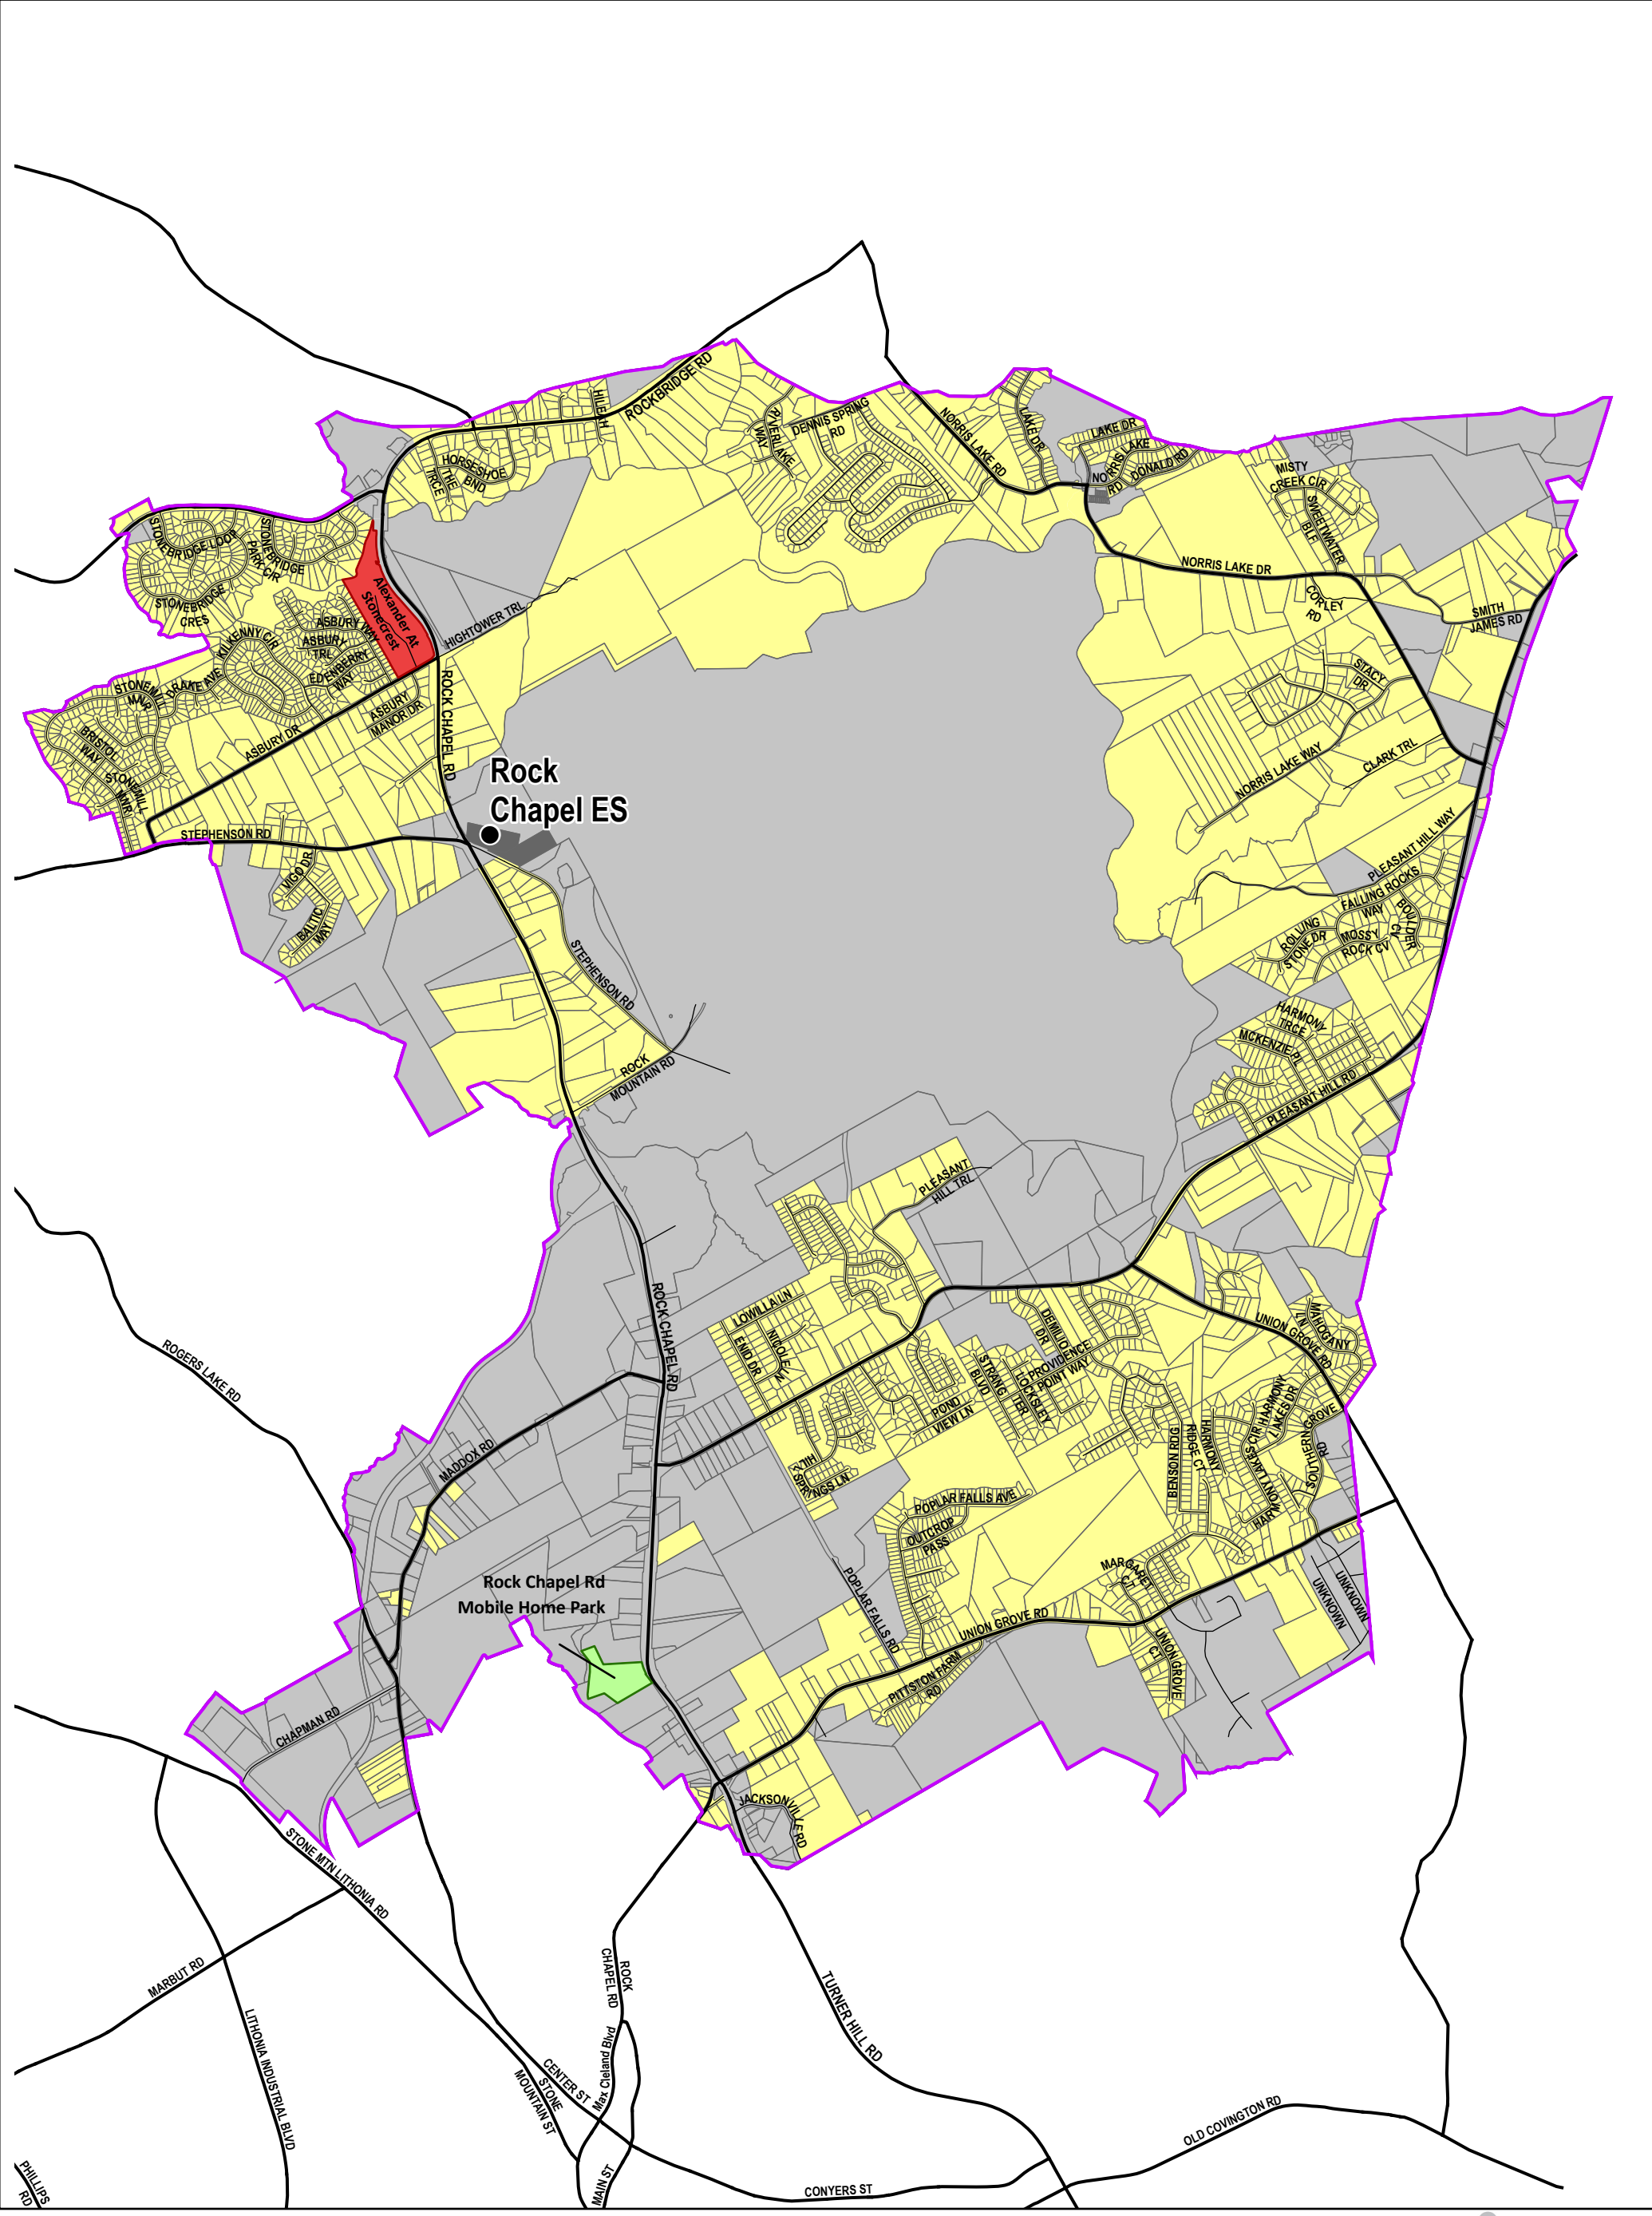

Rock Chapel Elementary School Attendance Area

Note: Apartment, Townhome, and Condominium names are according to our latest DCSD Planning data files. If there are any names found incorrectly, please e-mail to david_s_yoke@dekalbschoolsga.org

- Elementary Schools
- Elementary Attendance Area
- Apartments
- Townhome / Condominium
- Residential Other (Extended Stays)
- Single Family Homes
- Schools
- Non-Residential Area
- Parcels
- Highway Markers

DeKalb County Schools
Planning Dept
Map Date: November 20, 2020
Map reflects attendance areas as passed by the Board of Education on February 3rd, 2020.